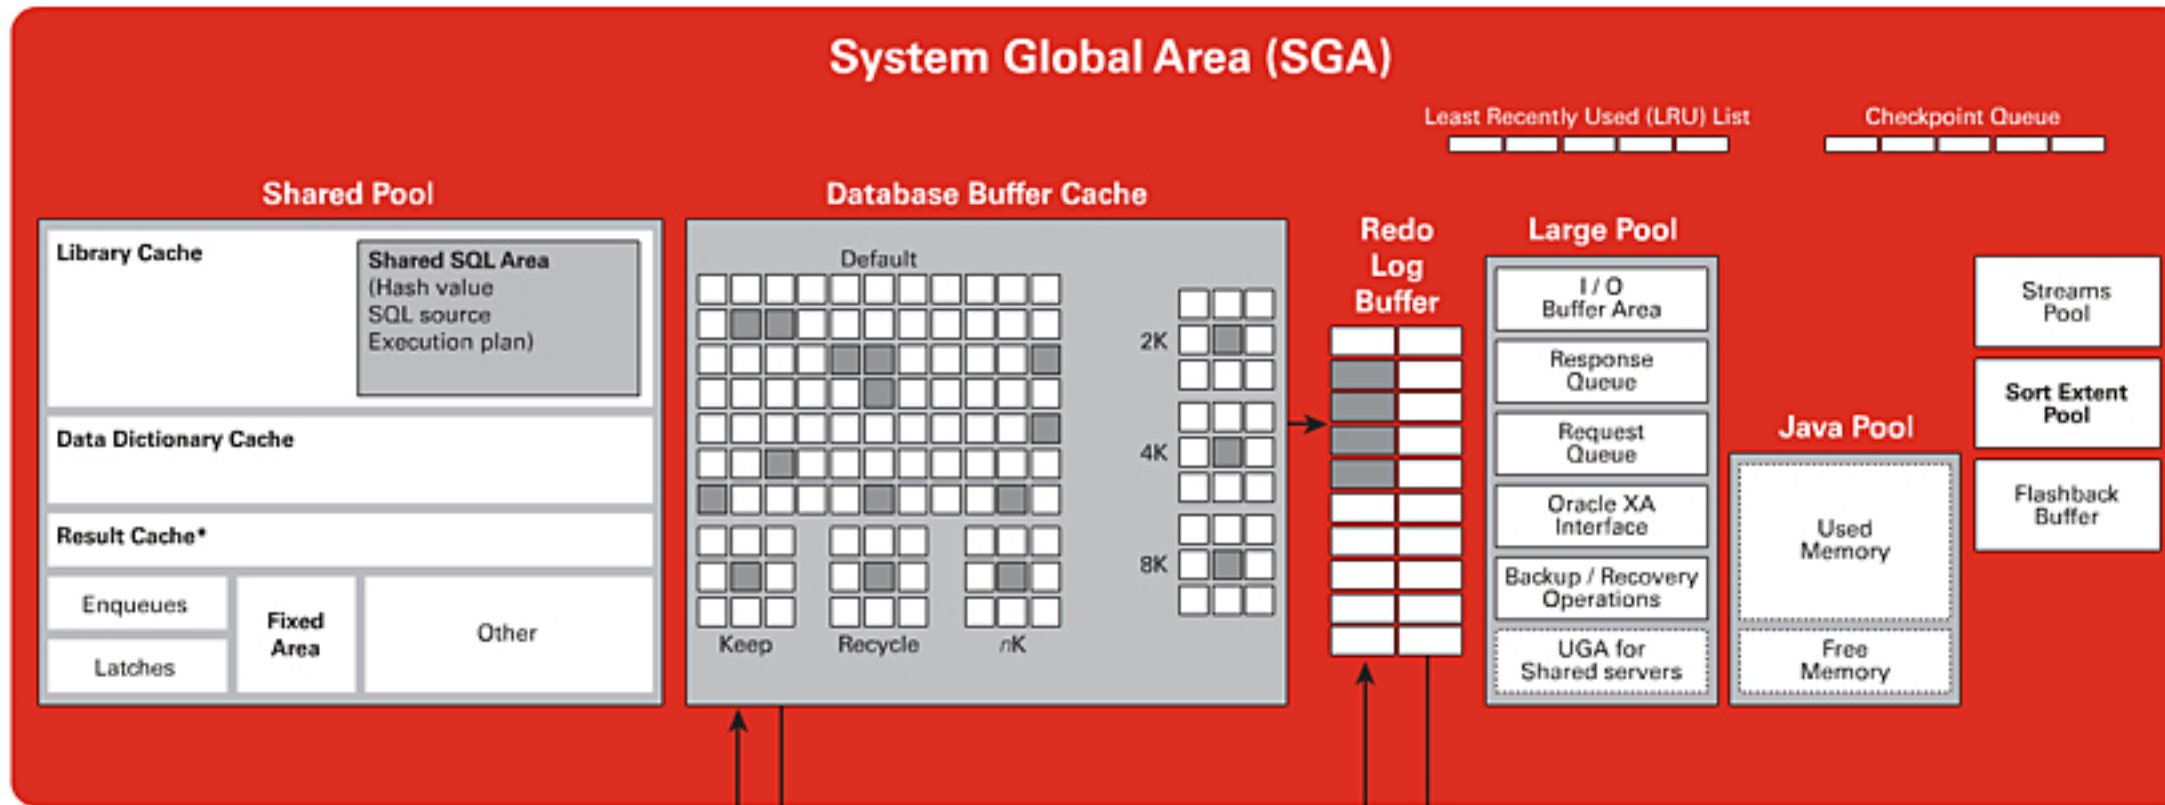

# Oracle Database 11g - Architecture Diagram

- system01.dbf contains the data dictionary
- Must have SYSTEM and SYSAUX tablespaces

- at least 2 duplexed groups of logs